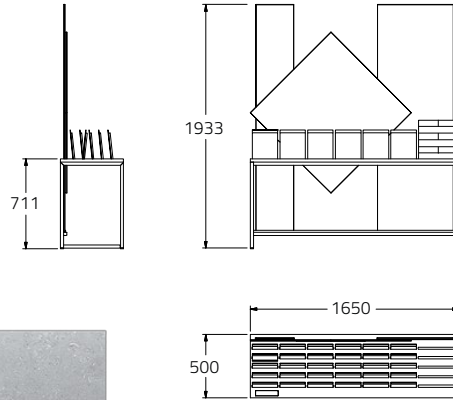

# LITTLE MIX TABLE

OSB DISPLAY WITH ALL COLLECTIONS  
PIECES 20x180 or 30X180 / 90x90

## PRICE 600 €

DISPLAY INCLUDES :

- 1 PIECE OF 90x90
- 1 PIECE OF 60x180
- 1 PIECE OF 20x180 or 30X180
- 30 SAMPLES OF 20x20
- 5 SAMPLES OF 30x30 MAYOLICA