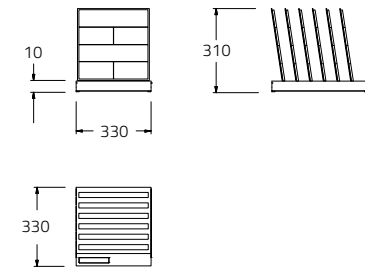

## PRICE 60 €

DISPLAY INCLUDES :

- 6 SAMPLES OF 7,5x15,
- 6 SAMPLES OF 7,5x30 or
- A MIX OF ALL OF THEM

IMAGE SHOWS TWO HORIZONTAL DISPLAY  
WITH 8 PIECES OF 90X90 & 8 PIECES OF 45X90

IMAGE SHOWS MAYOLICA DISPLAY