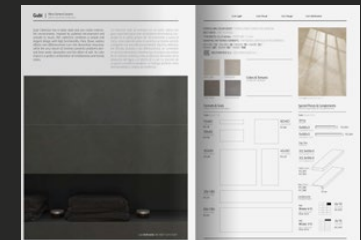

## CONTEMPORARY MIXTURES SURFACES I

GENERAL CATALOGUE ( 200 pags. )

50 €

RESUME CATALOGUE ( 32 pags. )

15 €