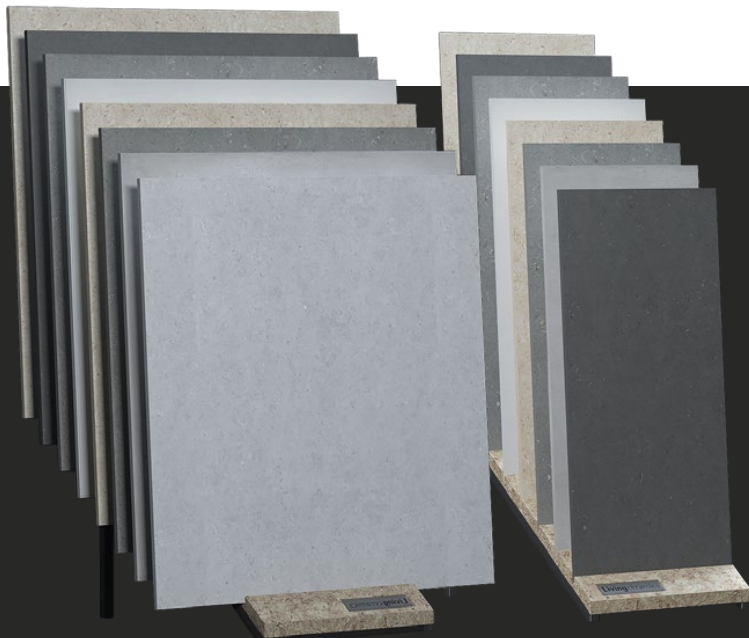

## PRICE 60 €

DISPLAY INCLUDES :

- 6 SAMPLES OF 7,5x15,
- 6 SAMPLES OF 7,5x30 or
- A MIX OF ALL OF THEM

IMAGE SHOWS TWO HORIZONTAL DISPLAY  
WITH 8 PIECES OF 90X90 & 8 PIECES OF 45X90

IMAGE SHOWS MAYOLICA DISPLAY