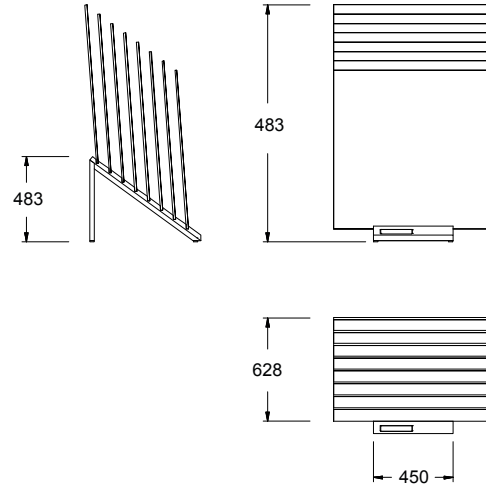

STAIRS

OSB DISPLAY WITH SQUARE FORMAT
PIECES 90x90 or 45x90 or 60x60

MAYOLICA DISPLAY

OSB DISPLAY WITH MAYOLICA SAMPLES

PRICE 450 €

DISPLAY INCLUDES :

- 8 PIECES OF 90x90,
- 8 PIECES OF 45x90,
- 8 PIECES OF 60x60 or
- A MIX OF ALL OF THEM

PRICE 60 €

DISPLAY INCLUDES :

- 6 SAMPLES OF 7,5x15,
- 6 SAMPLES OF 7,5x30 or
- A MIX OF ALL OF THEM