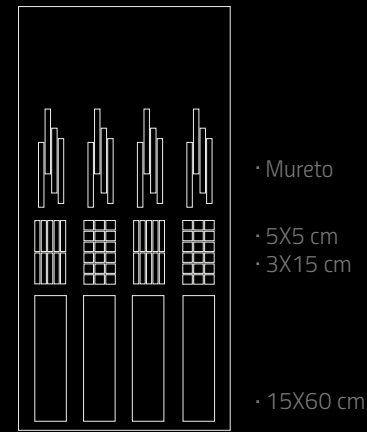

100 €
200x100 cm