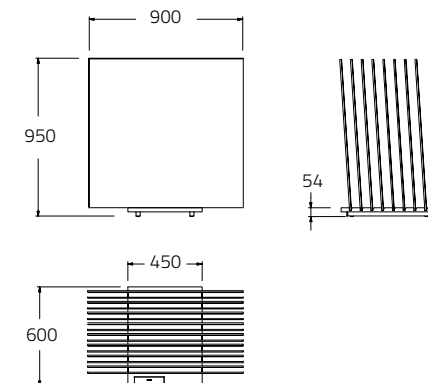

PRICE 350 €

DISPLAY INCLUDES :

- 8 PIECES OF 45x90,
- 8 PIECES OF 90x90,
- 8 PIECES OF 60x60 or
- A MIX OF ALL OF THEM

↓ IMAGE SHOWS TWO HORIZONTAL DISPLAYS; WITH 45X90 PIECES & WITH 90X90 PIECES