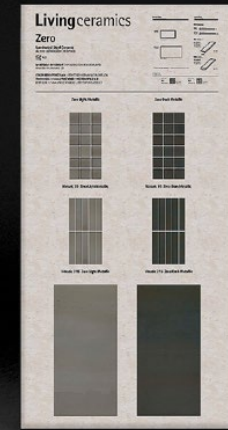

125x40 cm

• 7,5X15 cm  
• 7,5X30 cm

# OSB TECHNICAL PANELS

AVAILABLE IN 2000X1000 mm IN OSB

TESLA

BERA & BEREN

GUBI

FLOSS

ZERO

100 €  
200x100 cm

100 €  
200x100 cm

100 €  
200x100 cm

100 €  
200x100 cm

100 €  
200x100 cm