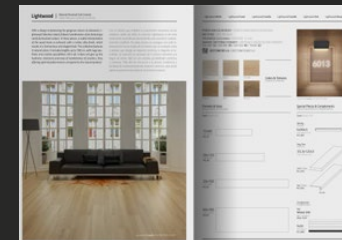

# CATALOGUES

## CONTEMPORARY MIXTURES SURFACES I

GENERAL CATALOGUE ( 200 pags. )

50 €

RESUME CATALOGUE ( 32 pags. )

15 €