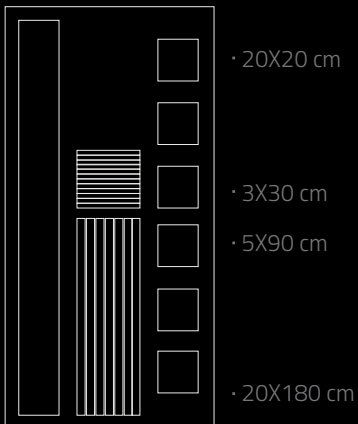

# OSB WALL PANELS

HORIZONTAL FORMAT AVAILABLE IN VARIOUS SIZES IN OSB

BERA & BEREN

250 €

125x155 cm

GUBI

250 €

125x125 cm

125x40 cm

• 7,5X15 cm  
• 7,5X30 cm

# OSB TECHNICAL PANELS

AVAILABLE IN 2000X1000 mm IN OSB

TESLA

BERA & BEREN

GUBI

FLOSS

ZERO

100 €  
200x100 cm