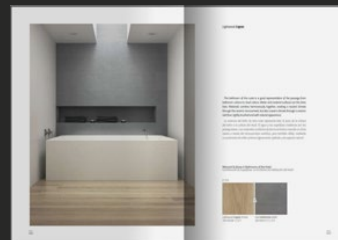

## CONTEMPORARY MIXTURES SURFACES I

GENERAL CATALOGUE ( 200 pags. )

50 €

RESUME CATALOGUE ( 32 pags. )

15 €