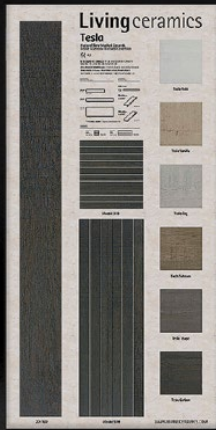

OSB TECHNICAL PANELS

AVAILABLE IN 2000X1000 mm IN OSB

TESLA