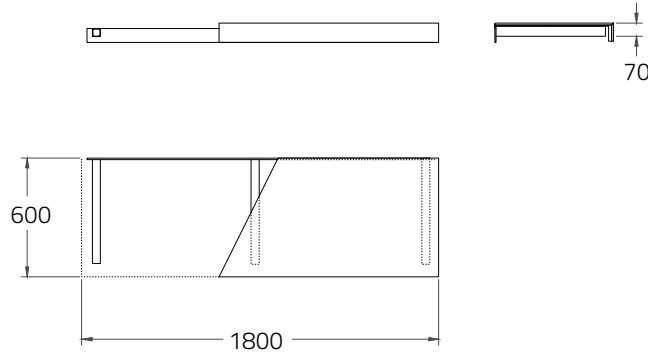

COUNTERTOP DISPLAY

DISPLAY OF A COUNTERTOP INSTALLATION
PIECE OF 60X180 AND THE STRUCTURE

PRICE 580 €

DISPLAY INCLUDES :
STEEL STRUCTURE &
1/2 PIECES OF 20x180,
WITH A CUT THAT LET SEE THE
STRUCTURE.