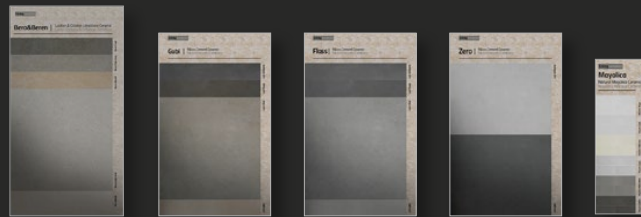

WALL OSB / VERTICAL PANELS
OSB PANELS

250 €