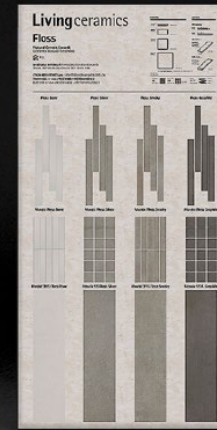

125x40 cm

• 7,5X15 cm  
• 7,5X30 cm

# OSB TECHNICAL PANELS

AVAILABLE IN 2000X1000 mm IN OSB

TESLA

BERA & BEREN

GUBI

FLOSS

ZERO

100 €  
200x100 cm

100 €  
200x100 cm

100 €  
200x100 cm

100 €  
200x100 cm

100 €  
200x100 cm