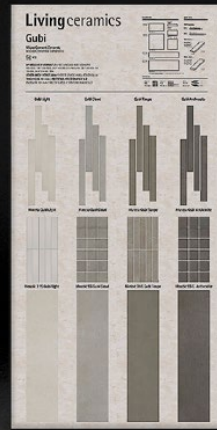

# OSB TECHNICAL PANELS

AVAILABLE IN 2000X1000 mm IN OSB

TESLA

BERA & BEREN

GUBI

FLOSS

ZERO

100 €  
200x100 cm