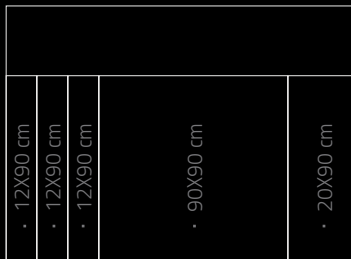

# OSB WALL PANELS

HORIZONTAL FORMAT AVAILABLE IN VARIOUS SIZES IN OSB

BERA & BEREN

250 €

125x155 cm

GUBI

250 €

125x125 cm