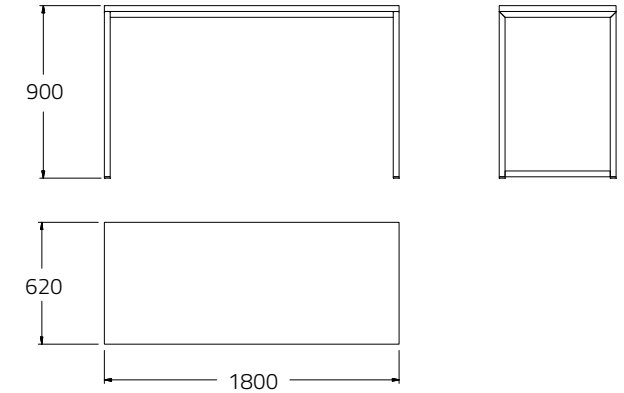

PRICE 350 €

DISPLAY INCLUDES :
1 WORK TABLE

↓ IMAGE SHOWS THE WORK TABLE