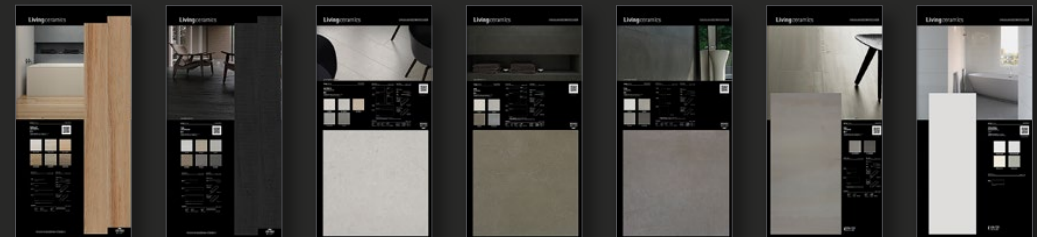

STAIRS DISPLAY

90X90 / 45X90 / 60X60  
or A MIX OF ALL OF THEM

450 €

SLIDE

DISPLAY  
90X90 / 60X60

WALL OSB / VERTICAL PANELS  
OSB PANELS

250 €

WALL OSB / HORIZONTAL PANELS  
OSB PANELS

250 €

60 €

MAYOLICAS  
OSB DISPLAY

TECHNICAL OSB PANELS  
OSB PANELS

100 €

MATT BLACK & MATT WHITE  
TECHNICAL PANELS

75 €

15 €

CATALOGUE PER COLLECTION LIGHTWOOD TESLA BERA&BEREN GUBI FLOSS ZERO MAYOLICA WHITE&GLASS  
A4 SIZE

50 €

GENERAL CATALOGUE  
A4 SIZE

15 €

RESUME CATALOGUE  
A4 SIZE

350 €

WORK TABLE  
TABLE

580 €