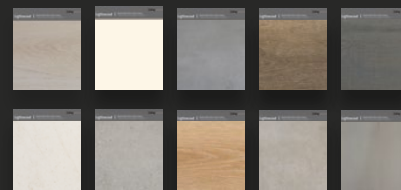

ARCHITECT BOX + SAMPLES
CHOOSE YOUR FAVORITE COLLECTION FOR SAMPLING. SAMPLE SIZE 10X10