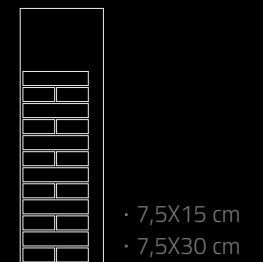

# OSB WALL PANELS

VERTICAL FORMAT AVAILABLE IN VARIOUS SIZES IN OSB

BERA & BEREN

250 €

193x100 cm

GUBI

250 €

163x100 cm

FLOSS

250 €

163x100 cm

ZERO

250 €

163x100 cm

MAYOLICA

200 €

125x40 cm

# OSB WALL PANELS

HORIZONTAL FORMAT AVAILABLE IN VARIOUS SIZES IN OSB

BERA & BEREN

250 €

125x155 cm

GUBI

250 €

125x125 cm