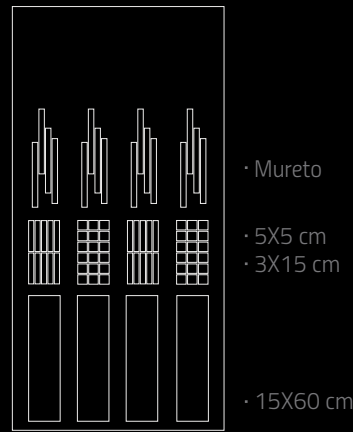

100 €
200x100 cm